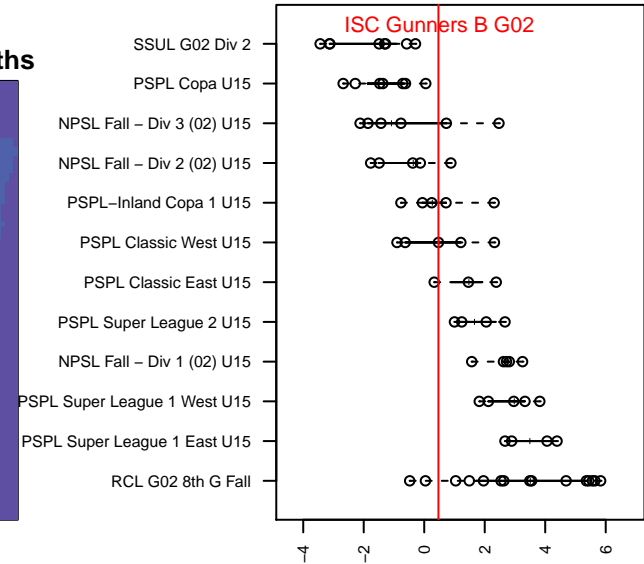

**attack and defense rating
relative to others at age
and all opponents in last 13 months**