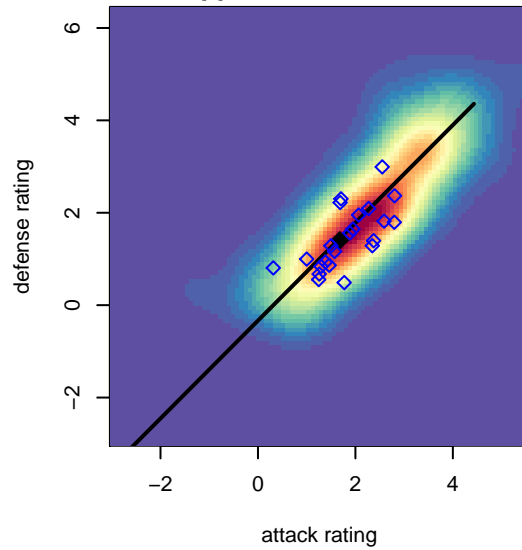

**attack and defense rating
relative to others at age
and all opponents in last 13 months**