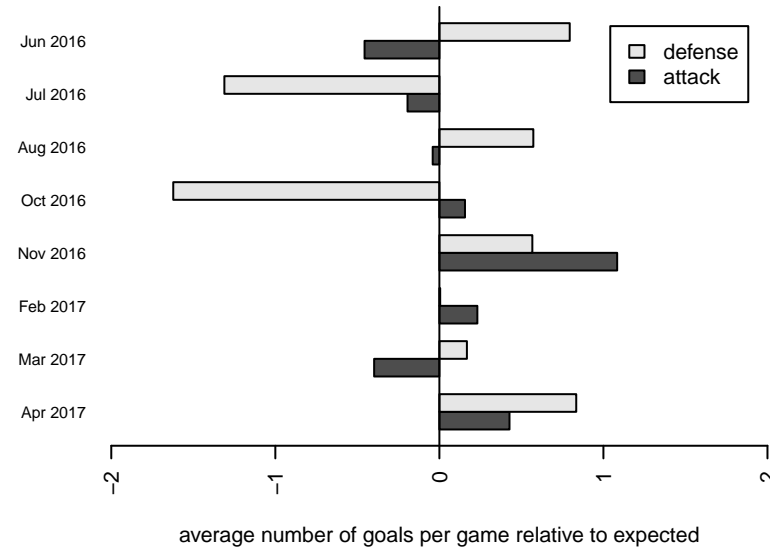

Performance relative to 13 month average