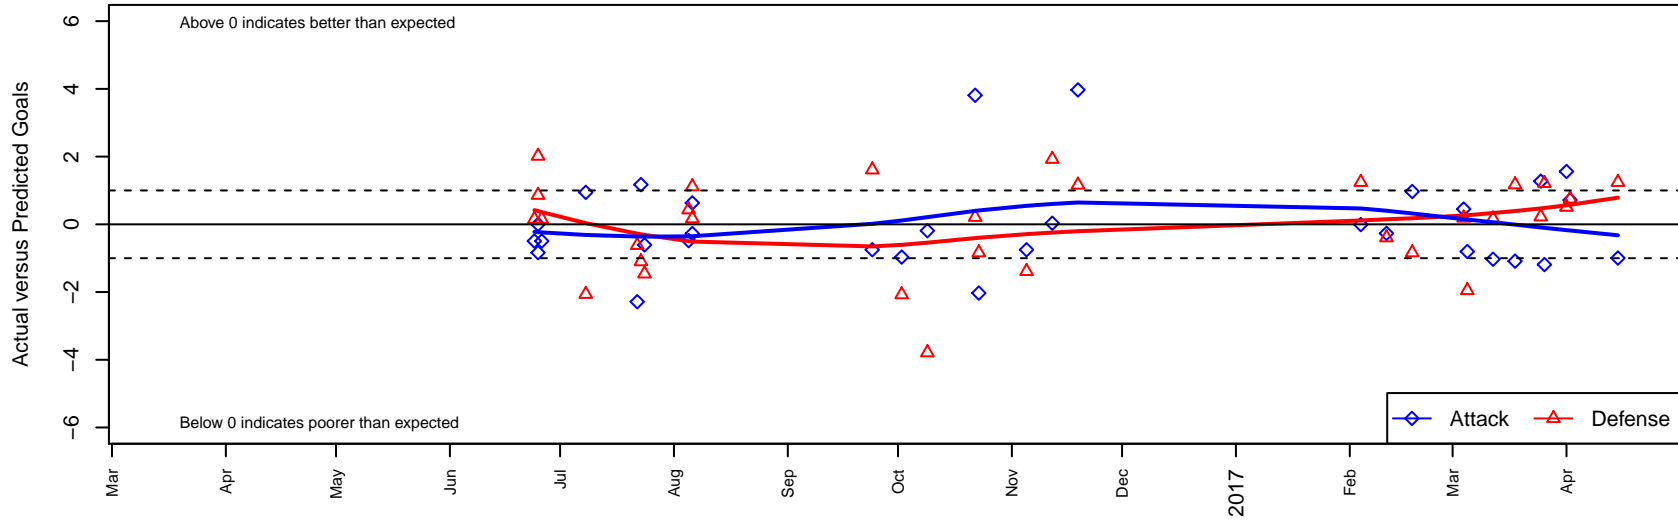

ISC Gunners B G02

Issaquah SC
 Issaquah, WA
 G02 total strength=1244
 attack=5.35 defense=4.06
 fall league = PSPL Classic West U15
 spr league = Win PSPL Classic 2 (02) U15

alt names used:
 ISC Gunners G02B
 ISC GUNNERS FCISC GUNNERS G02 B
 ISC Gunners G02B
 ISC GUNNERS FC ISC GUNNERS G02 B (WA
 ISC Gunners G02B
 ISC Gunners G02B
 ISC GUNNERS FC ISC GUNNERS G02 B

Venues played:
 2016 Clash At the Border Div 2 Gold/Silver U15
 2016 Gunners Invitational 2002 Gold
 2016 Sounders FC Cup GU15
 2016 WA Rush Cup G02 Silver U15
 2016 PSPL Classic West U15
 2016 Win PSPL Classic 2 (02) U15
 2016 WA Cup Bronze Division

ISC Gunners B G02
 Dots are actual minus expected GF (blue circles) and GA (red triangles).
 Blue line is smoothed change in attack strength. Red is smoothed change in defense strength.

**attack and defense variance (black dot)
relative to other teams
and top 10 in region**