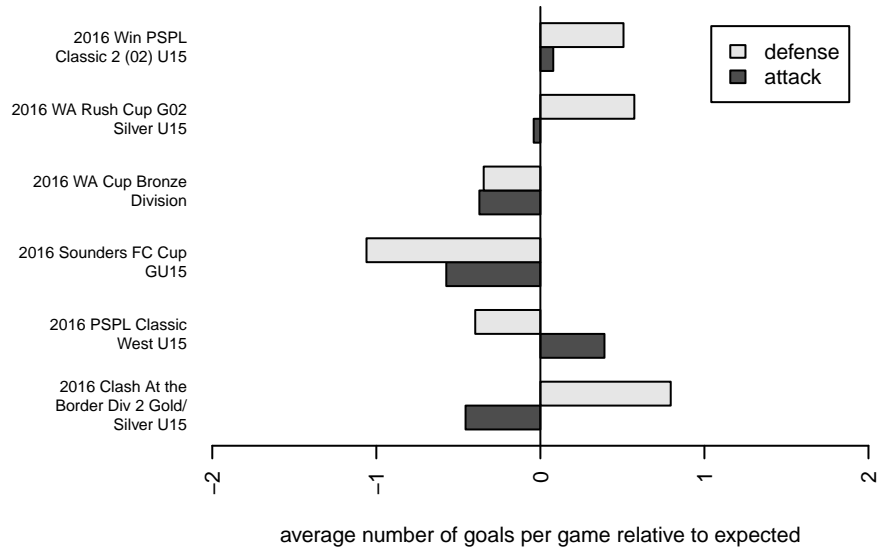

Performance relative to 13 month average